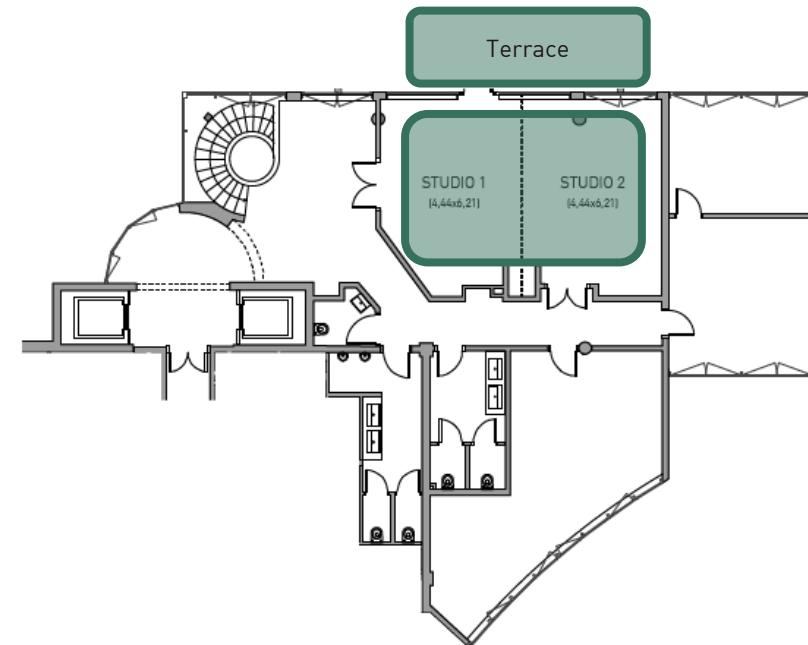

## Capacities: with social distancing

	m <sup>2</sup>	L	W	H	Theatre	U-shape	Boardroom	Cabaret 4 pax per	Classroom
Studio 1	52	9	6	3.4					
					26	8	11	11	11

Floor plan